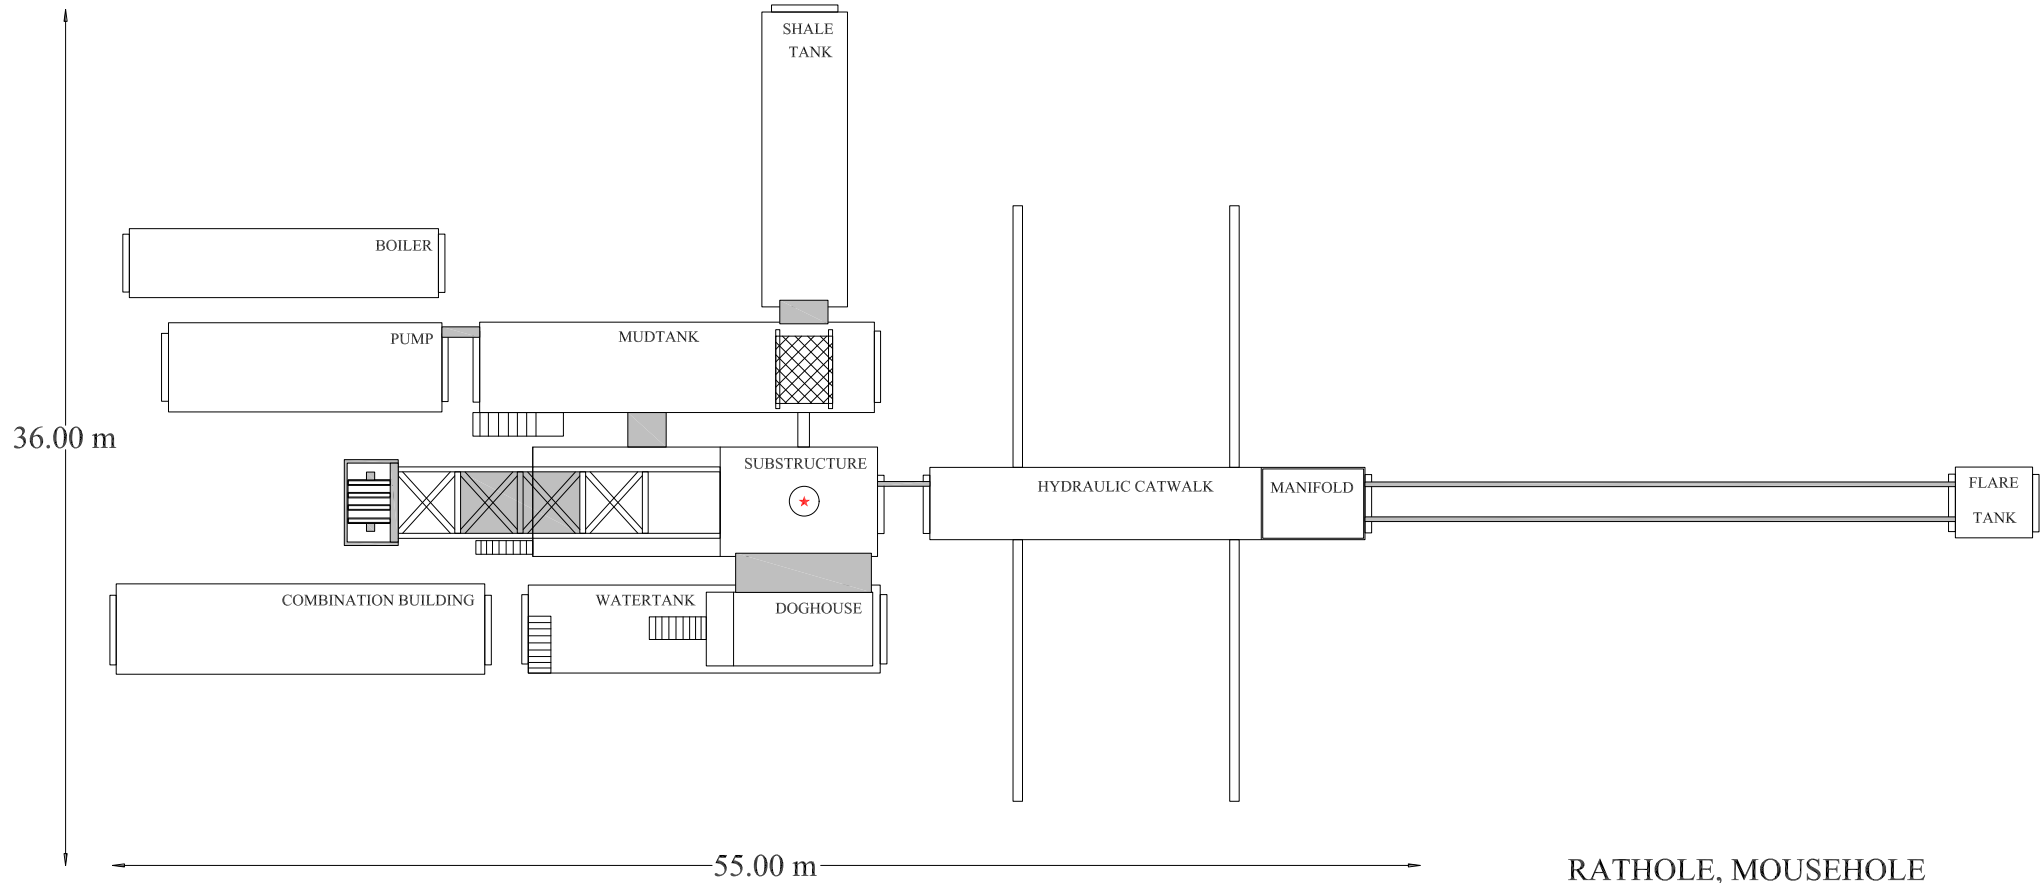

TOTEM DRILLING LTD.

RIG # 3

3500 METER

TELESCOPIC DOUBLE

RATHOLE, MOUSEHOLE
CONFIGURATION