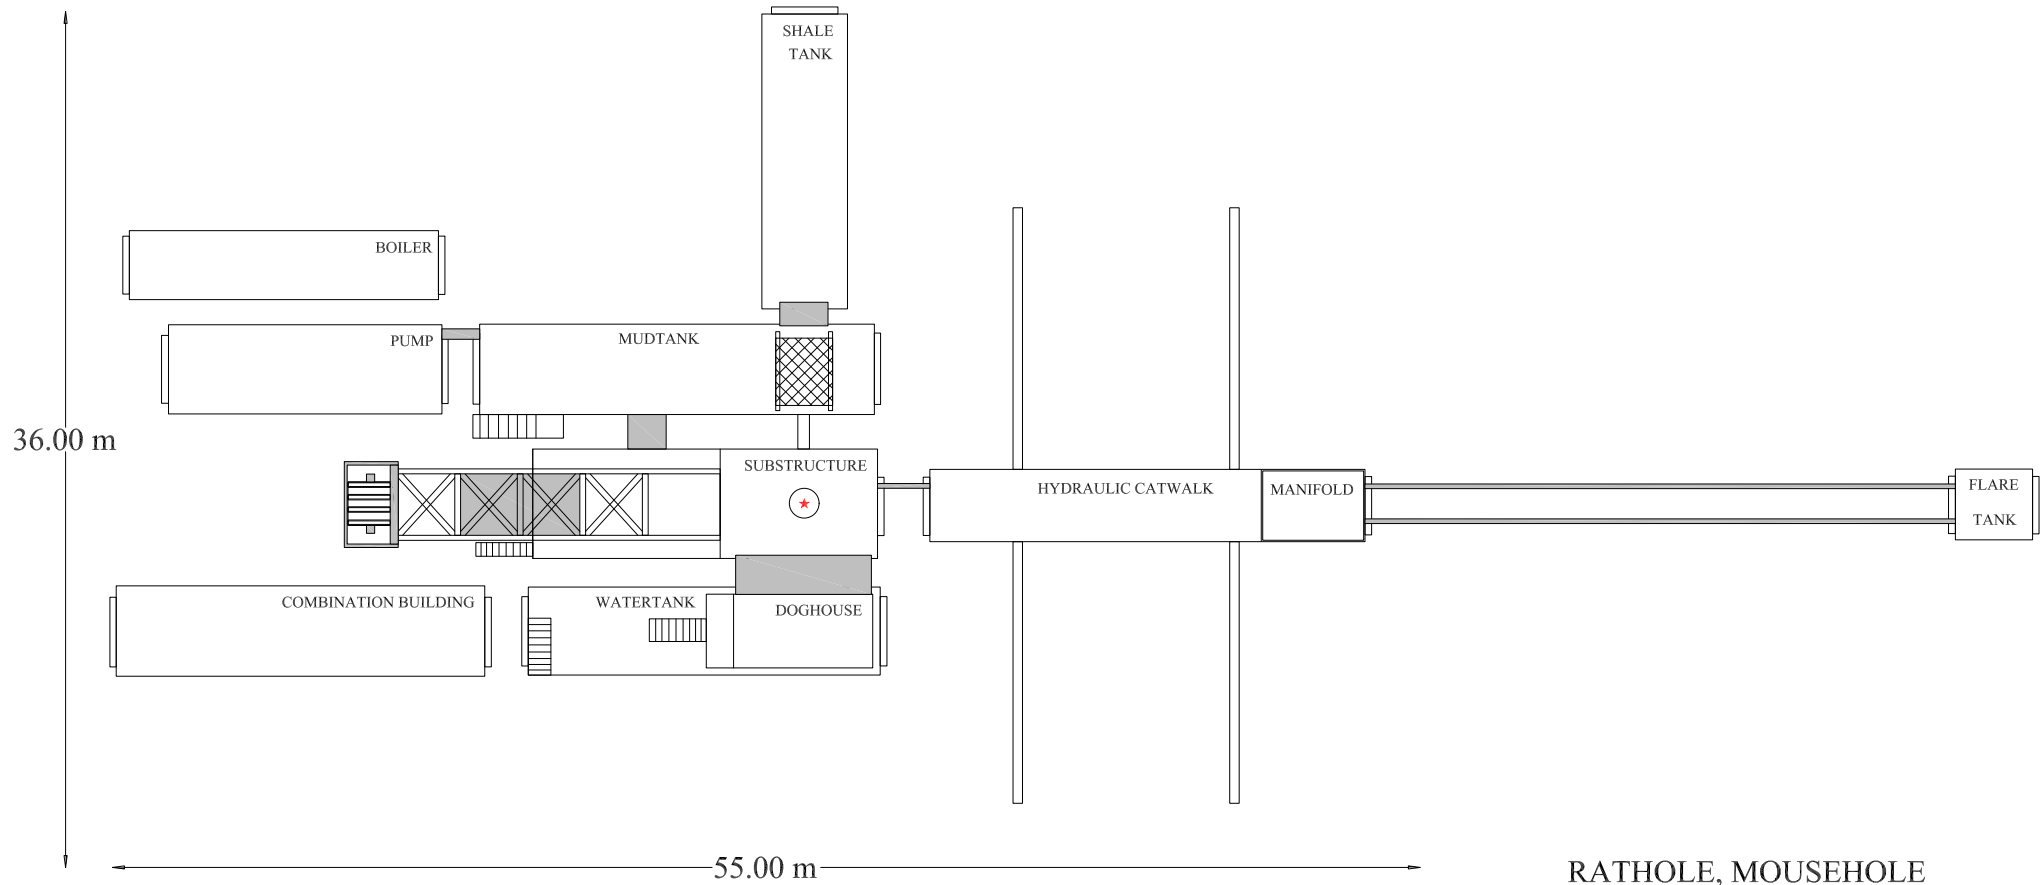

TOTEM DRILLING LTD.

RIG # 2

2800 METER

TELESCOPIC DOUBLE

RATHOLE, MOUSEHOLE CONFIGURATION