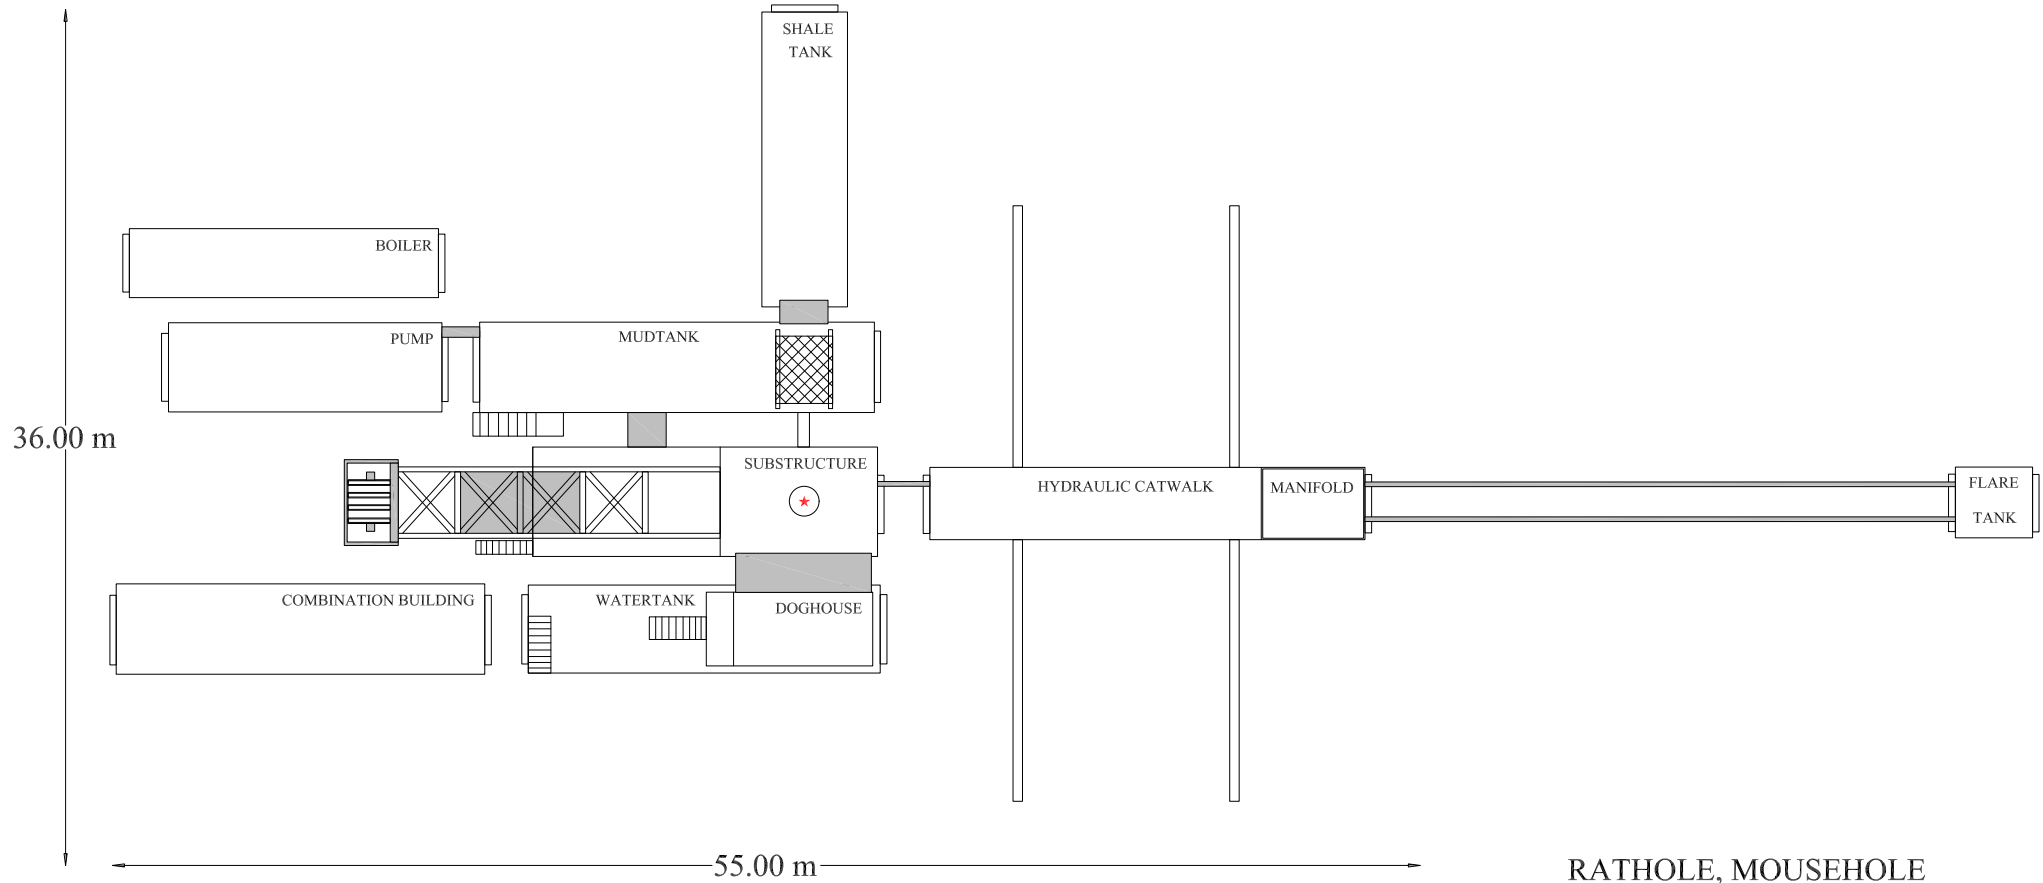

TOTEM DRILLING LTD.

RIG # 1

3500 METER

TELESCOPIC DOUBLE

RATHOLE, MOUSEHOLE
CONFIGURATION